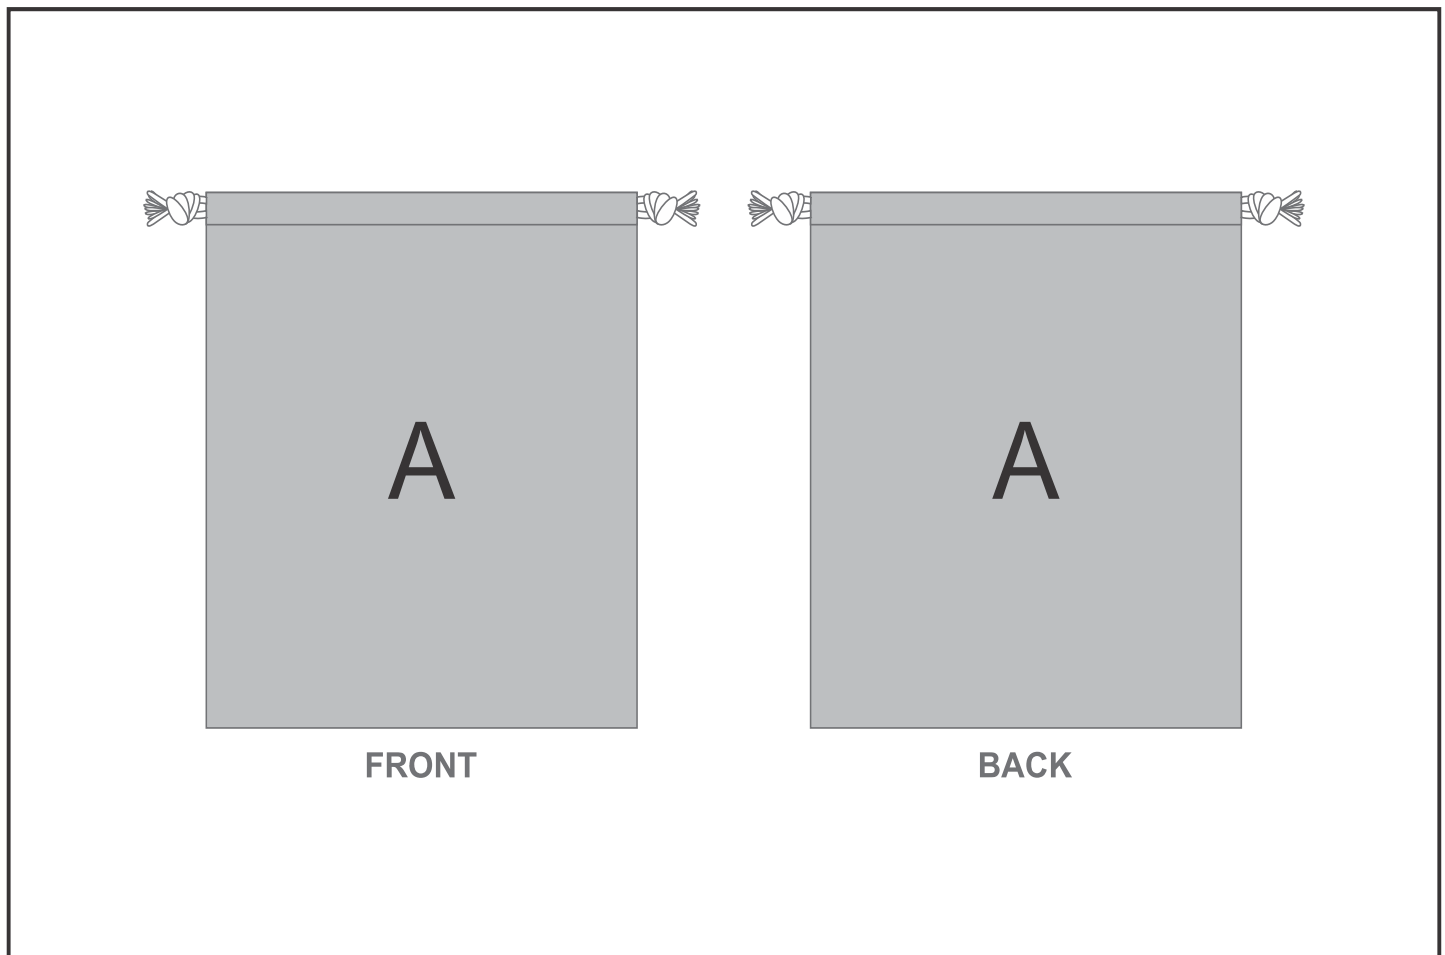

# BC-HP-87-G

Hoppla Indian Midi Polyester Drawstring Pouch

## Need to know:

- Includes 1-Position Sublimation (setup fees apply)
- Please Note: We cannot guarantee 100% logo Alignment on all Brandable Panels.

## Branding Options:

Position	Branding Method (Branding Code)	No. of Colours	Dimension
A	Custom Sublimation A (CPSUB-A)	Full Colour	261mm wide x 567mm high